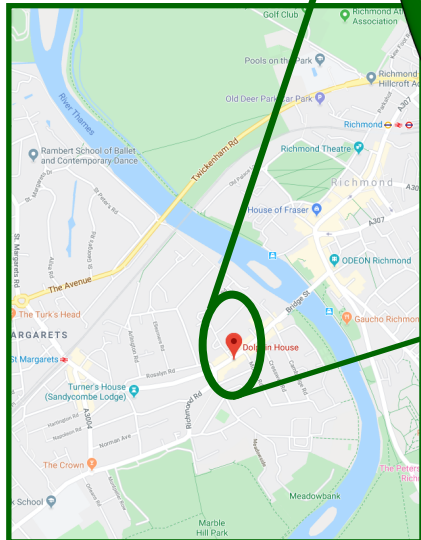

How to find us:

Opening Hours

Monday to Saturday:

9.30am — 5.30pm

Online ordering
available

By Bus: H22, 490, R70, R68,
33, H37

By Train: Richmond Station
on the District line

Parking: FREE before 10am,
after 4.30pm on weekdays &
all day on Saturdays